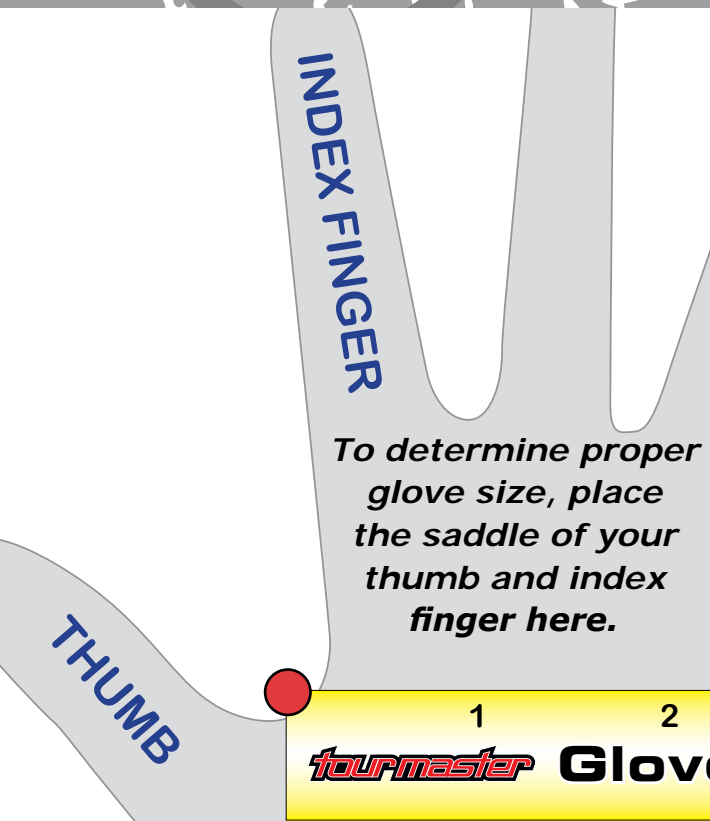

tourmaster

cortech
tourmaster

GLOVE Sizing Guide

Measurement should be at the widest point of your palm.

IMPORTANT: The above gauge is to be used as a SIZING GUIDE ONLY. Tour Master suggests the consideration of weight distribution, body proportion and garment design when selecting a suitable size. For optimum fit and control, be sure the gloves fit snug.