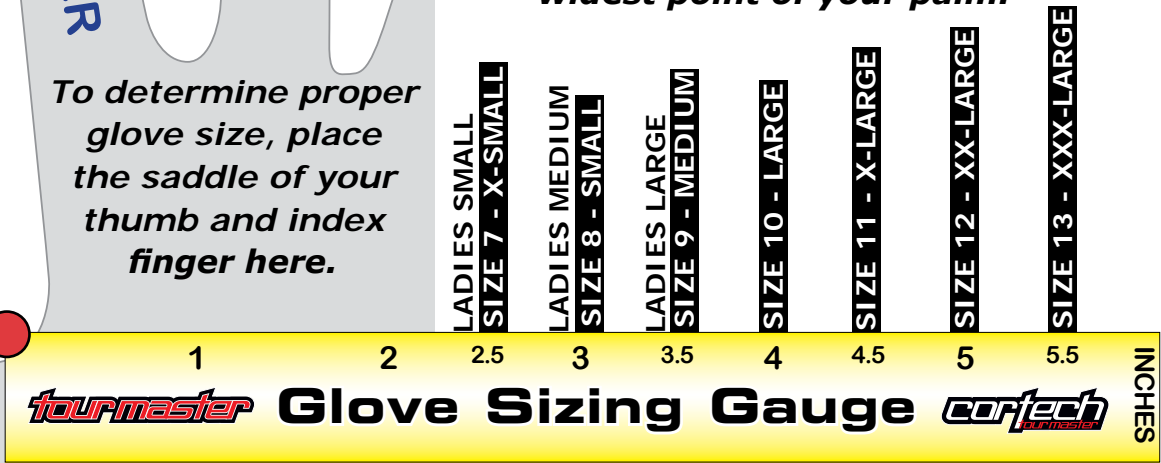

tourmaster

cortech
tourmaster

GLOVE Sizing Guide

Measurement should be at the widest point of your palm.

IMPORTANT: The above gauge is to be used as a SIZING GUIDE ONLY. Tour Master suggests the consideration of weight distribution, body proportion and garment design when selecting a suitable size. For optimum fit and control, be sure the gloves fit snug.